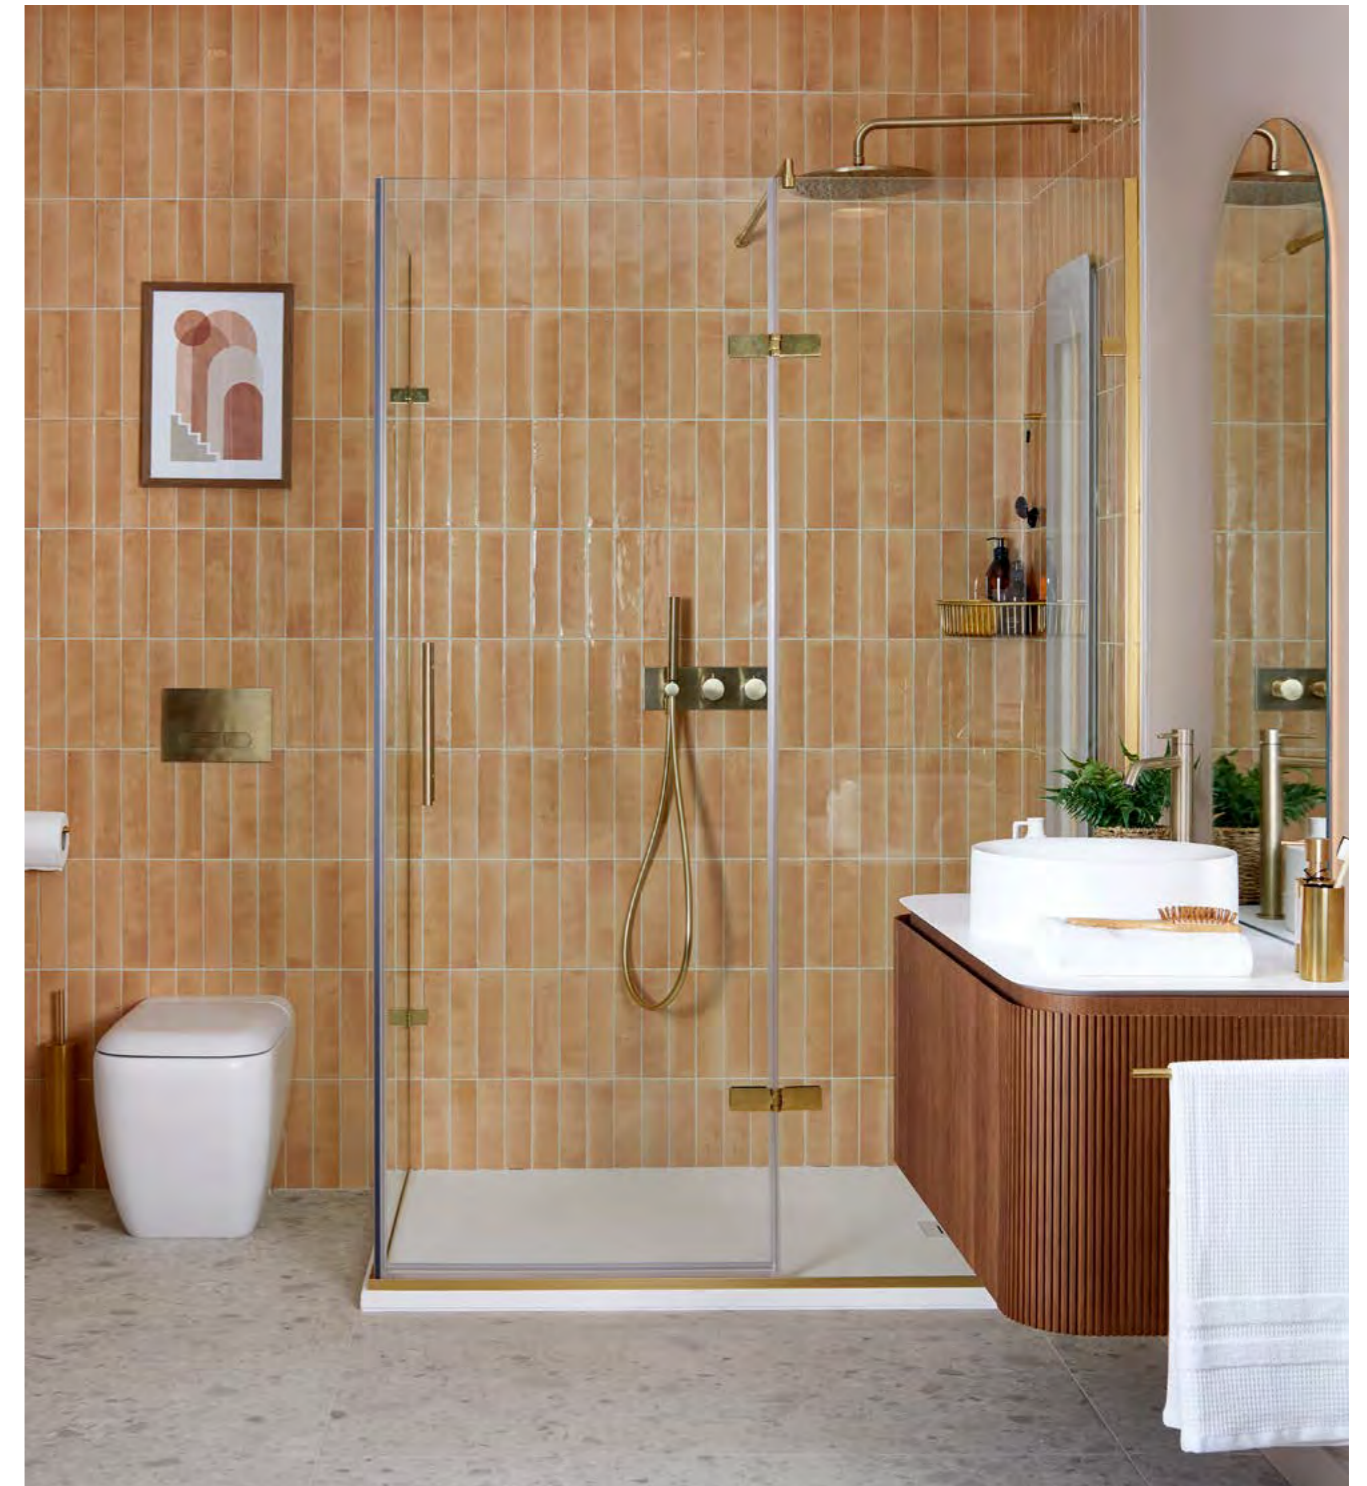

## ODYSSEY by C.P. HART

Opposite: Wetroom Panel  
Below: Sliding Shower Door

EXCLUSIVE  
**C.P. HART**

EAUZONE BATH SCREEN  
by MATKI

Hinged Bath Screen

HART FOLDING BATH SCREEN by C.P. HART

Folding Bath Screen