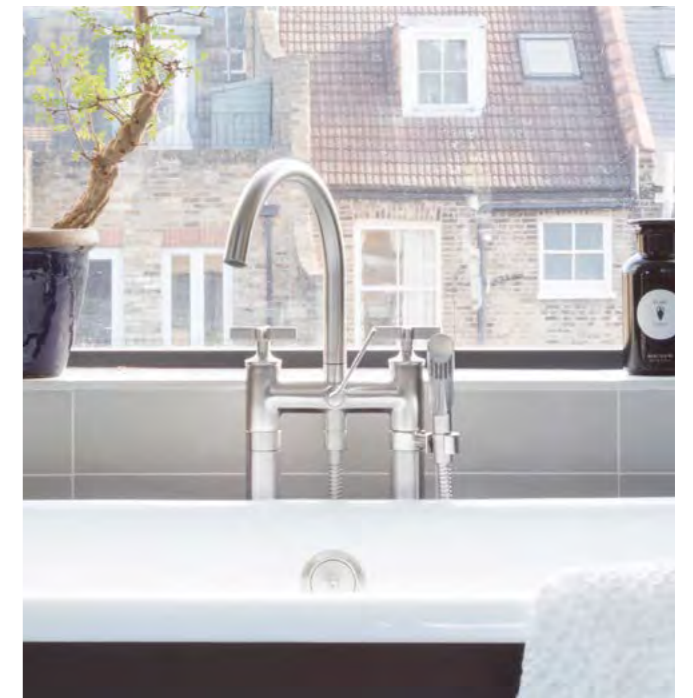

## VAIA by DORNBRACHT

Top: Wall-Mounted 3-Piece Basin Mixer  
Bottom Left: Wall-Mounted Bath Shower Set  
Bottom Right: Freestanding Bath Shower Mixer