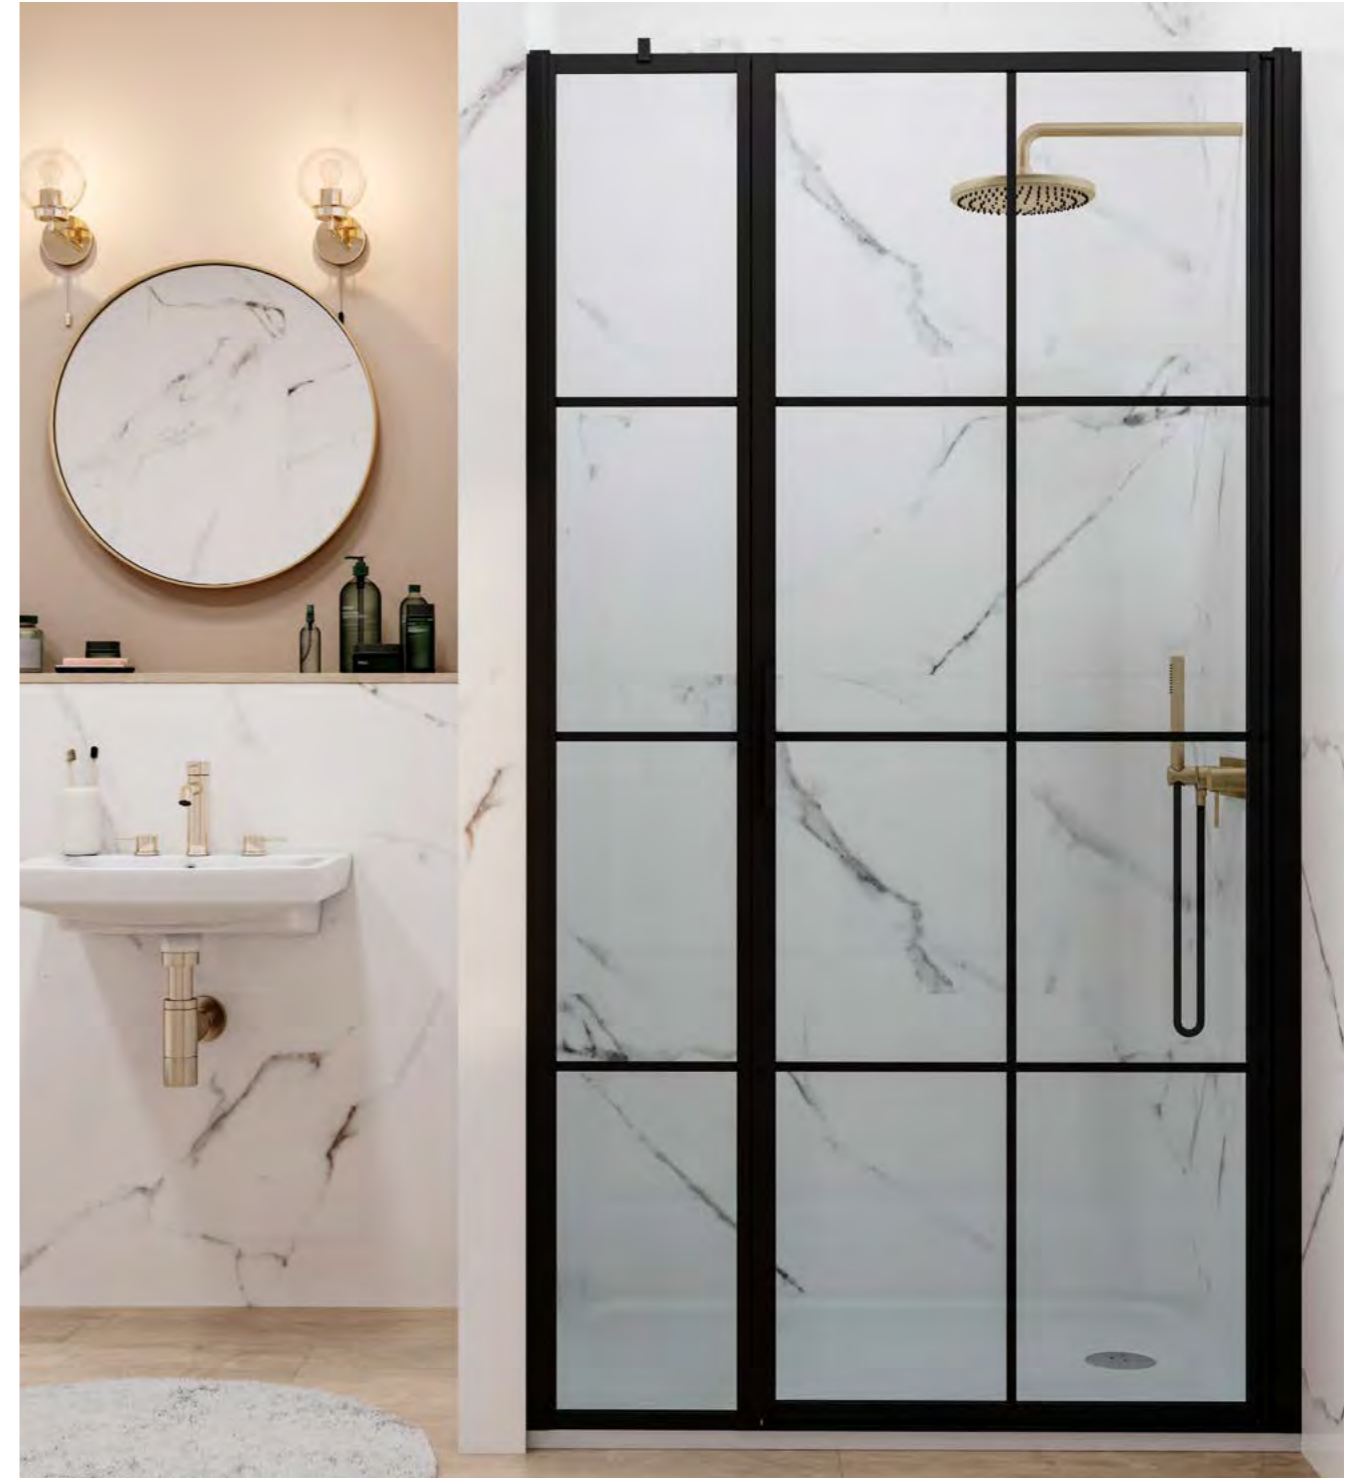

FRAME LITE by DRENCH

Enclosure For Recess