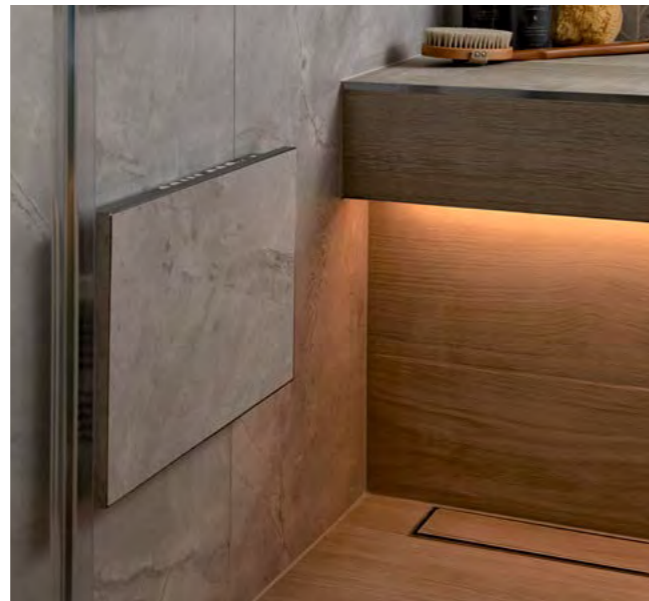

INSIDE CAMOUFLAGE by EFFE

Designed to be practical and discreet, the front panel of this steam generator can be matched to the finish of your scheme.