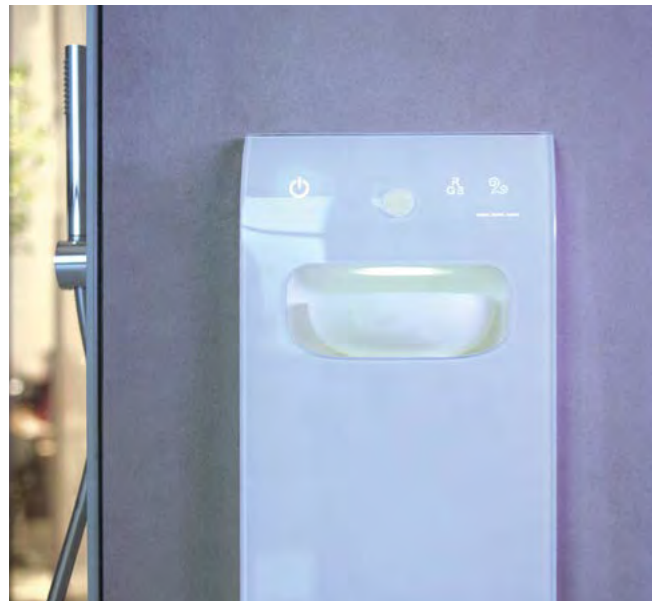

AQUASTEAM by EFFE

A compact digital steam generator with an attractive curved glass panel, suitable for installation in a new or existing shower.