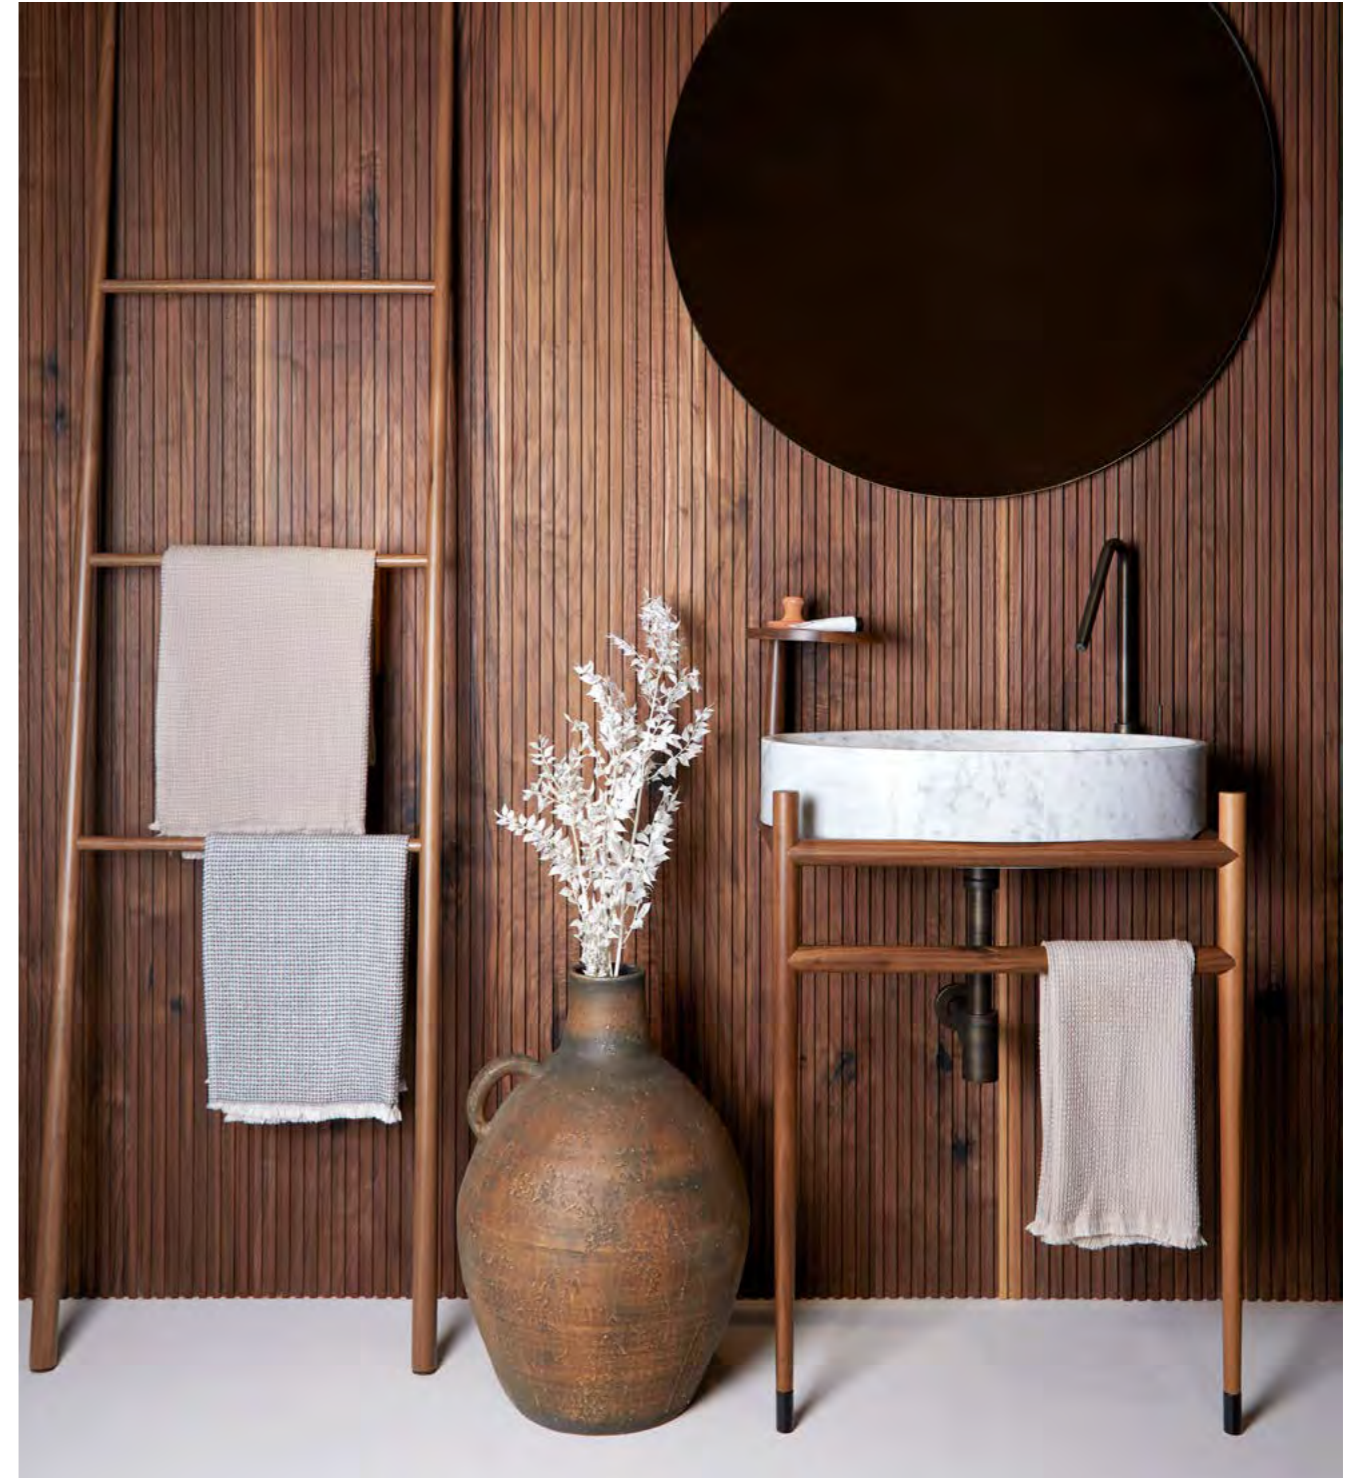

ELLISSE by ITLAS

Freestanding Console

EXCLUSIVE
C.P. HART