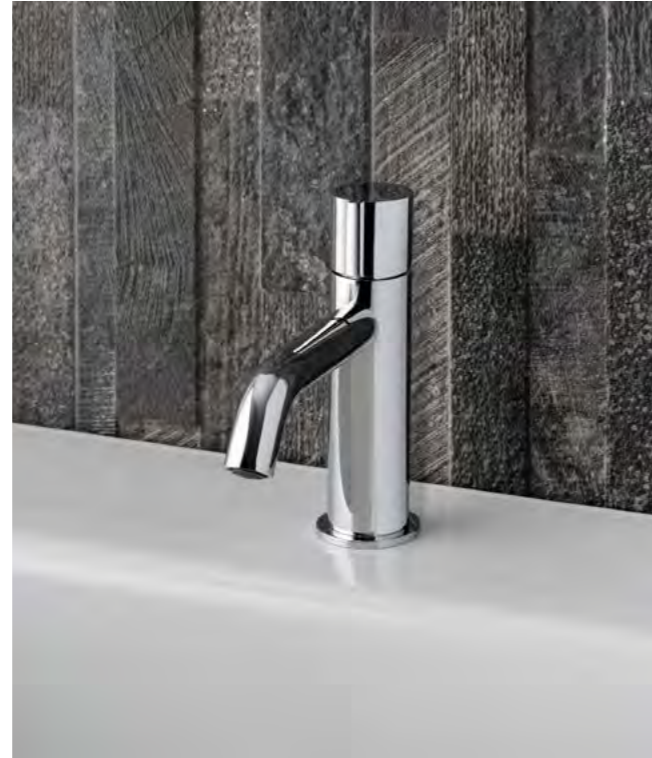

PACIFIC by C.P. HART

Top Left: Dual Handle Mono Basin Mixer
Top Right: Single Lever Mono Basin Mixer
Bottom: Wall-Mounted 3-Piece Basin Mixer

EXCLUSIVE
C.P. HART