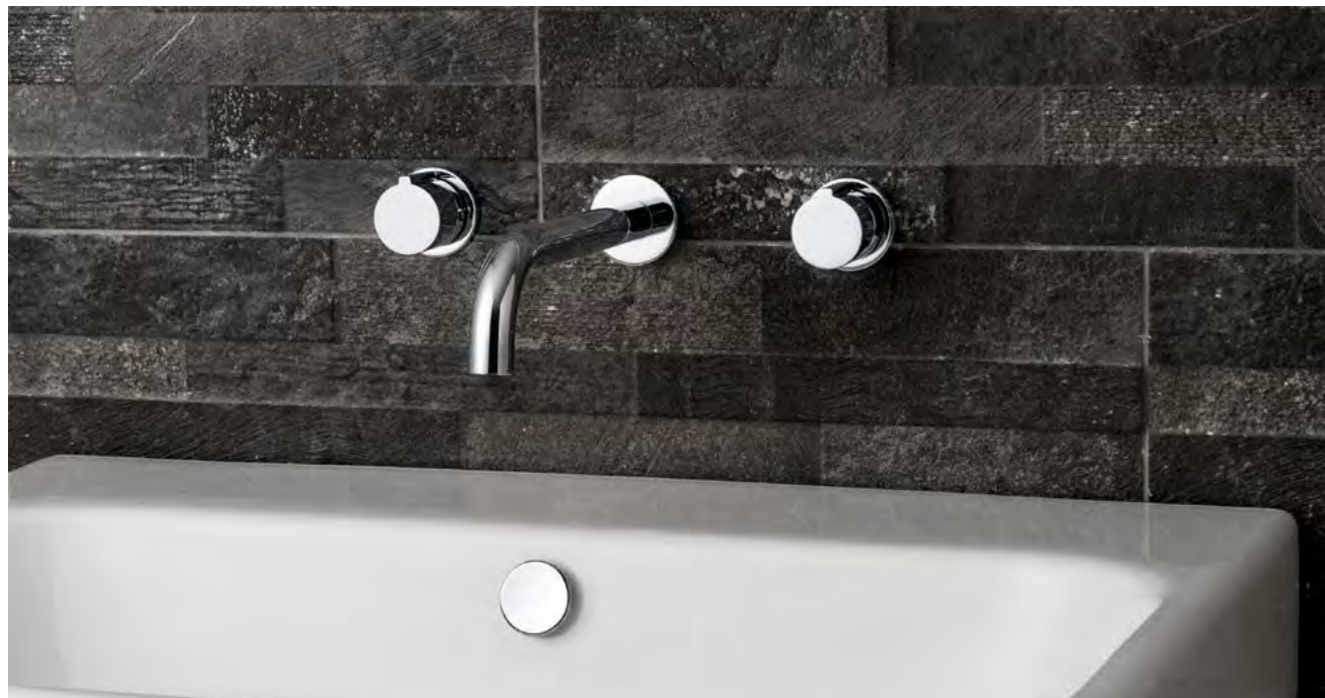

PACIFIC by C.P. HART

Top Left: Dual Handle Mono Basin Mixer
Top Right: Single Lever Mono Basin Mixer
Bottom: Wall-Mounted 3-Piece Basin Mixer

EXCLUSIVE
C.P. HART