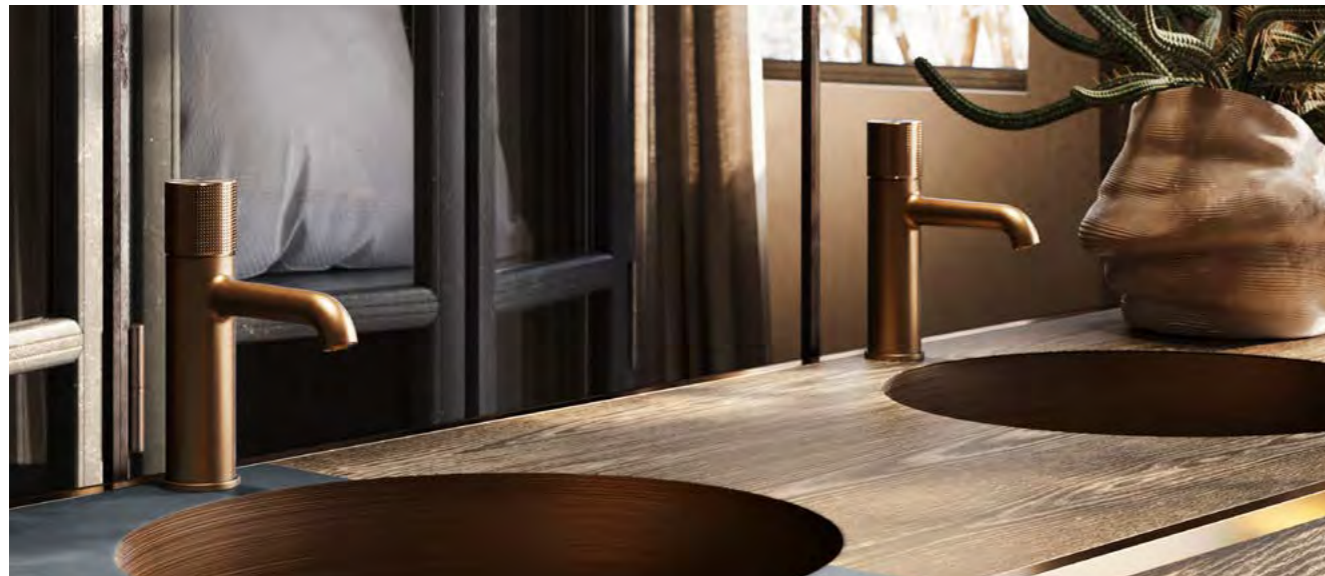

HABITO by GESSI

Single Lever Basin Mixer