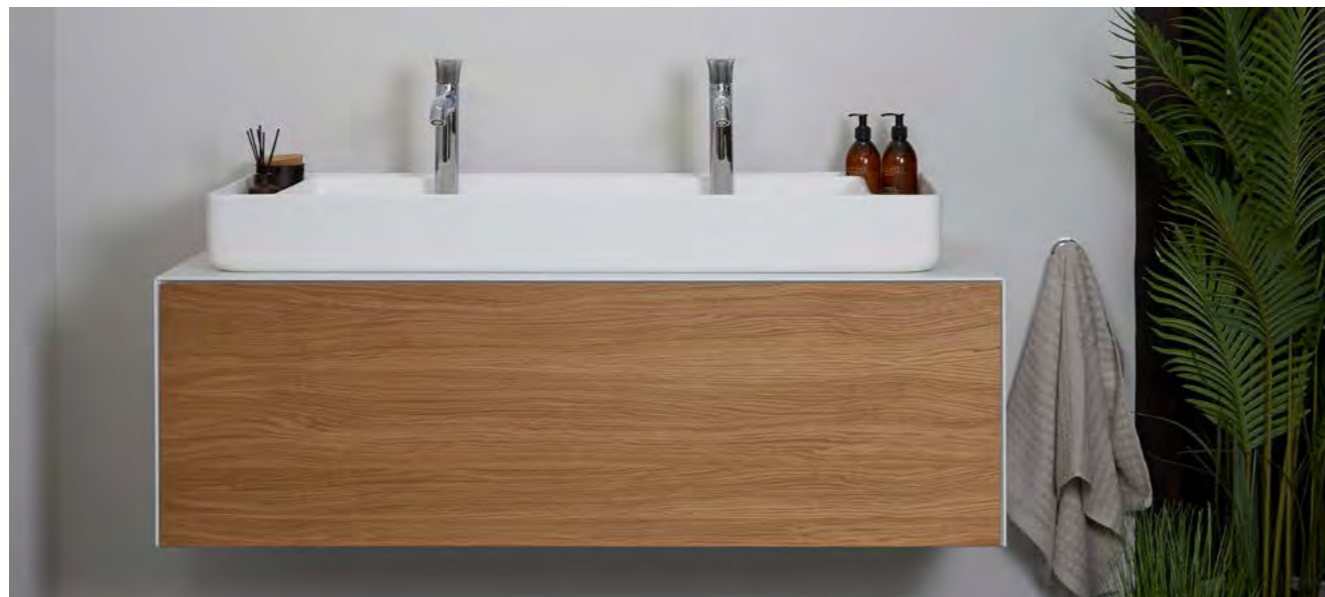

Wall-Mounted Vanity Unit With Washbowl

AURENA by DURAVIT

Wall-Mounted Vanity Unit

VITRIUM by DURAVIT

Wall-Mounted Vanity Unit And Cabinet

ZENCHA by DURAVIT

Wall-Mounted Double Vanity Unit With Washbasins

## QATEGO by DURAVIT

Wall-Mounted Console With Washbasin

## WHITE TULIP by DURAVIT

Wall-Mounted Two-Drawer Vanity Unit With Washbasin

## BENTO BOX by DURAVIT

Wall-Mounted Vanity Unit With Basin

HAPPY D.2 by DURAVIT

Furniture Washbasin

DURASQUARE by DURAVIT

Washbasin With Basin Stand

D-NEO by DURAVIT

Wall-Mounted Double Vanity Unit