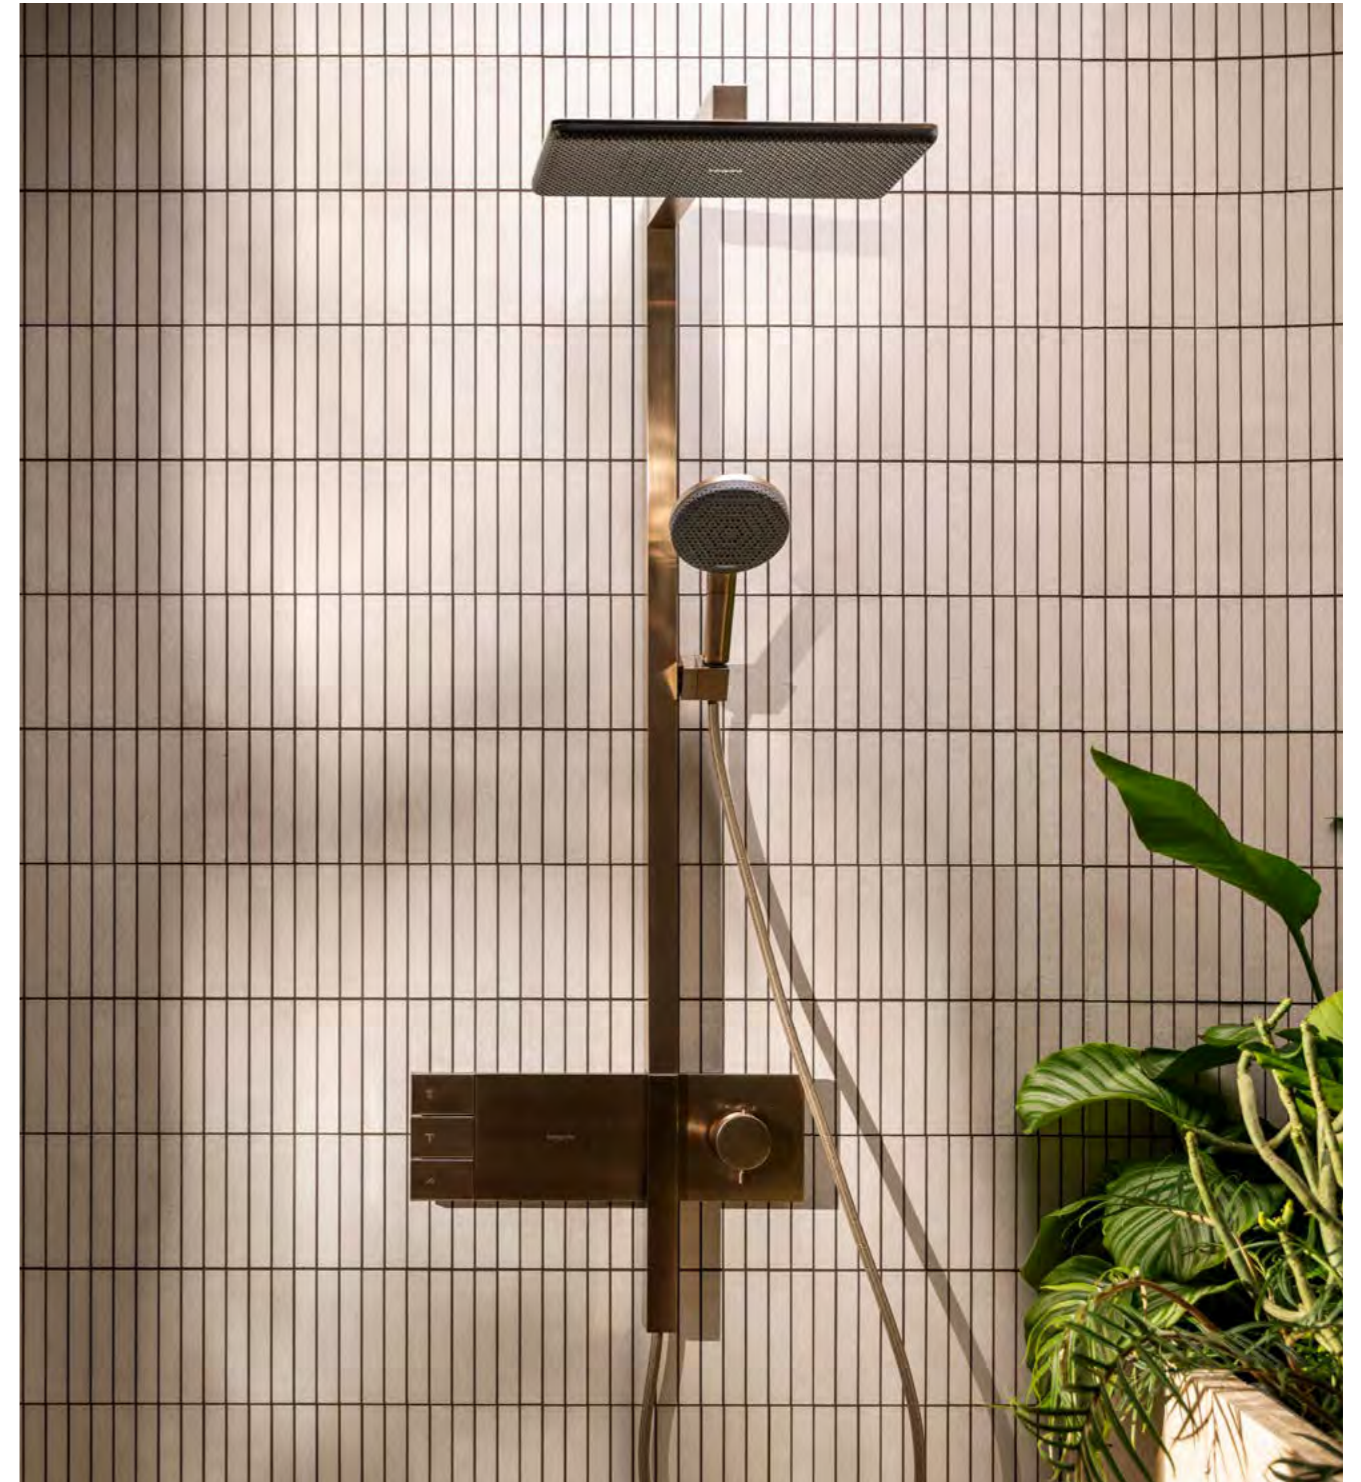

## NENDO by AXOR

Ceiling-Mounted | Jet

Inspired by the fusion of water and light, Nendo is a unique creation that adds a welcoming atmosphere to the bathroom whilst providing a distinctive showering experience.

## SHOWERSPHERE by AXOR - New

Wall-Mounted Overhead Shower Head And Arm

## RAINDANCE ALIVE by HANSGROHE - New

Wall-Mounted Shower Head, Arm, Thermostatic Shower Mixer And Wall-Mounted Hand Shower Set