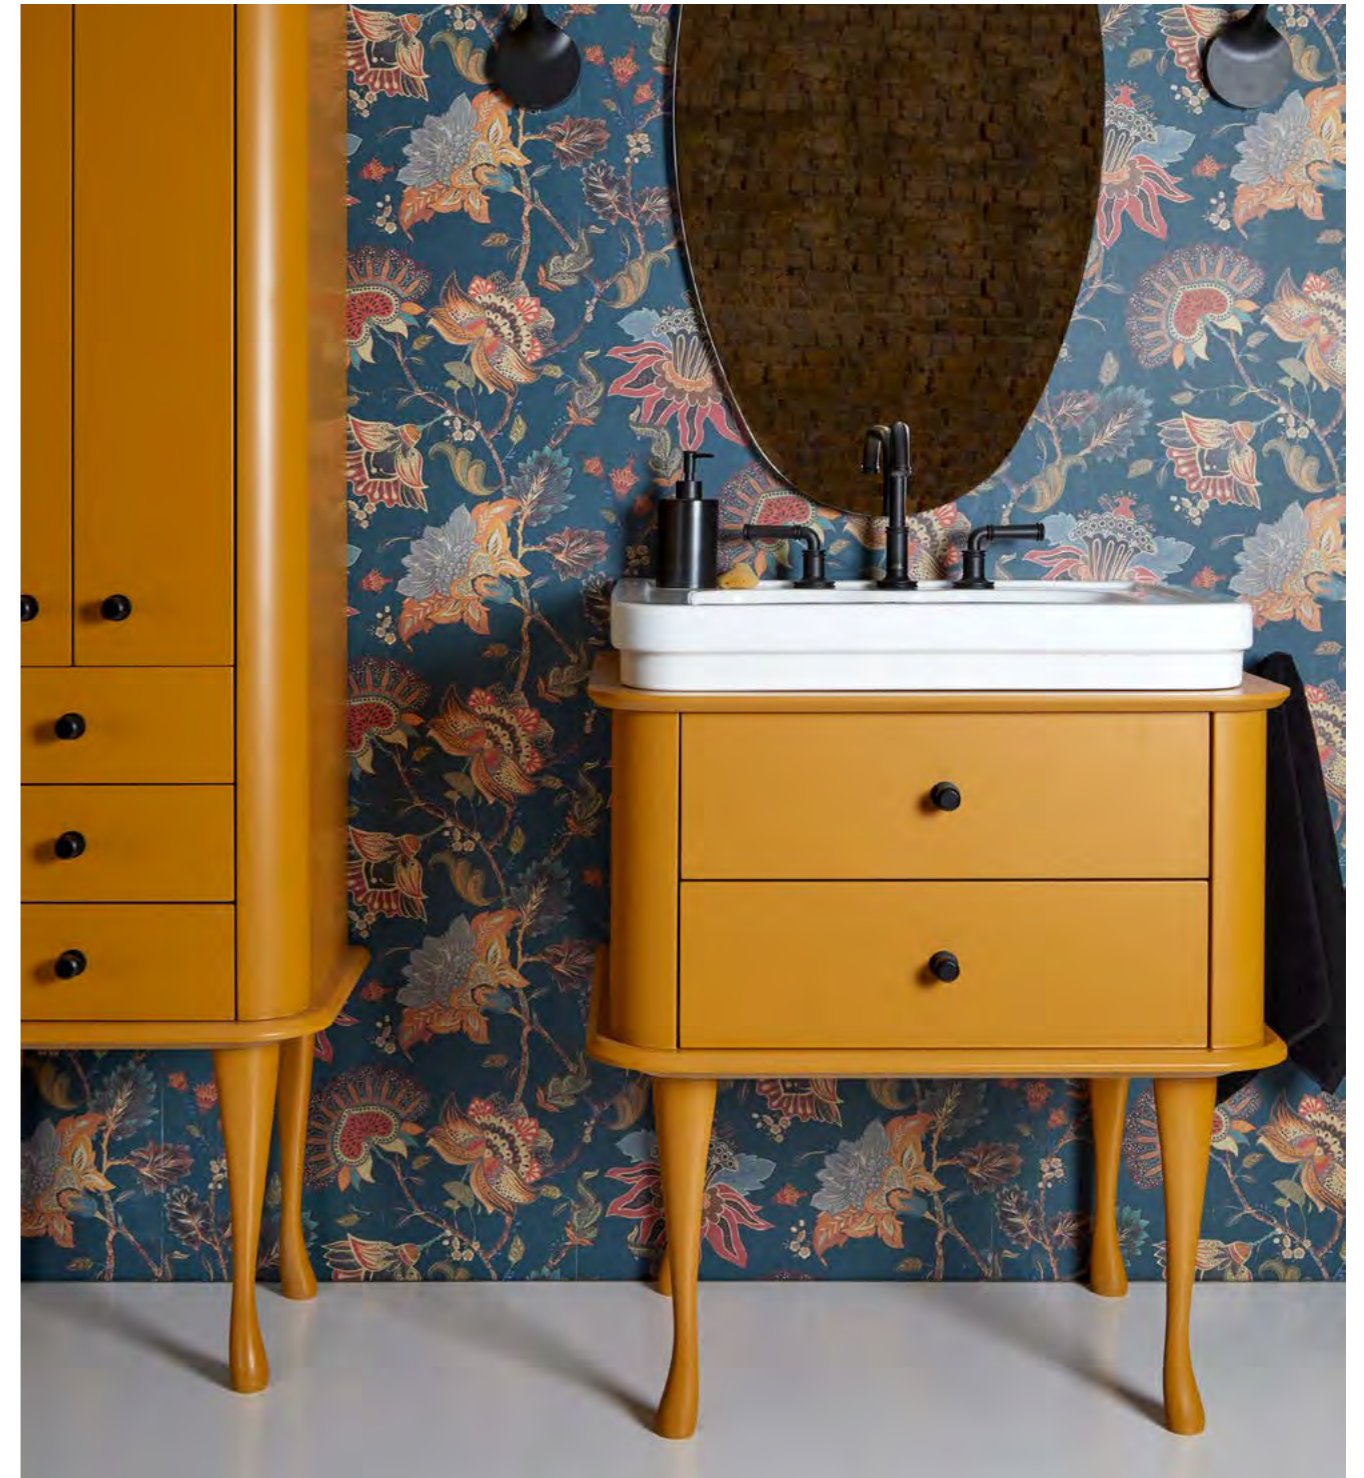

HOXTON by C.P. HART

Two-Door Vanity Unit And Tall Unit

EXCLUSIVE
C.P. HART