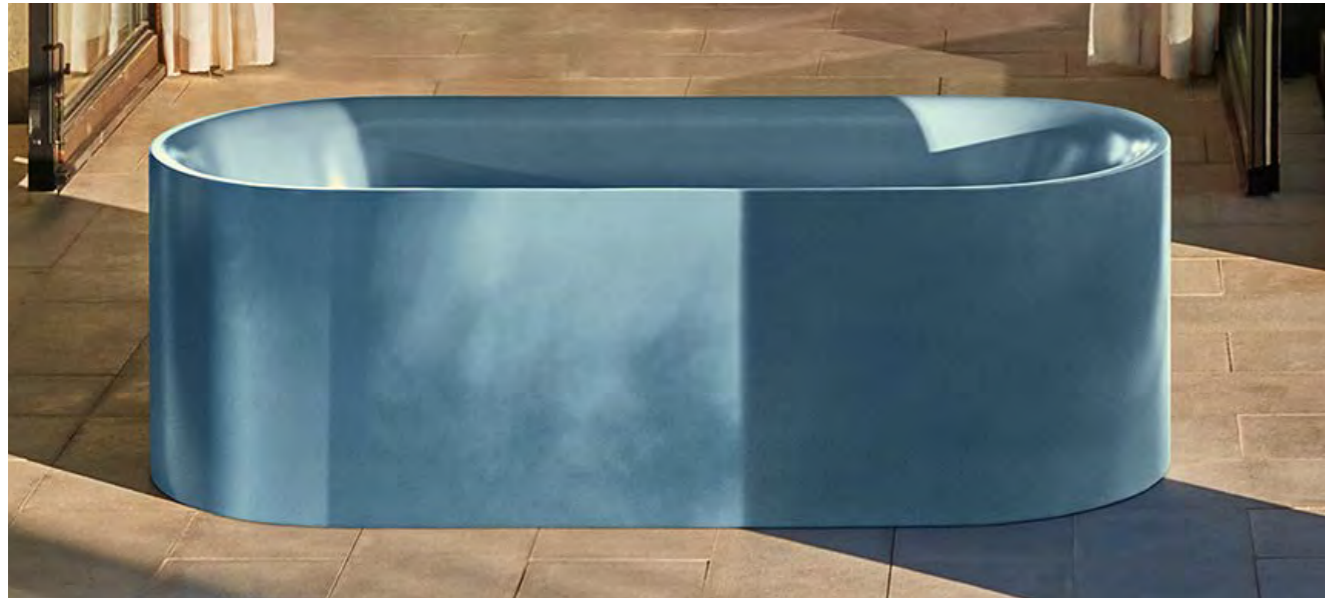

LUX SILHOUETTE by BETTE

Glazed Titanium-Steel
1700mm x 750mm
1800mm x 800mm