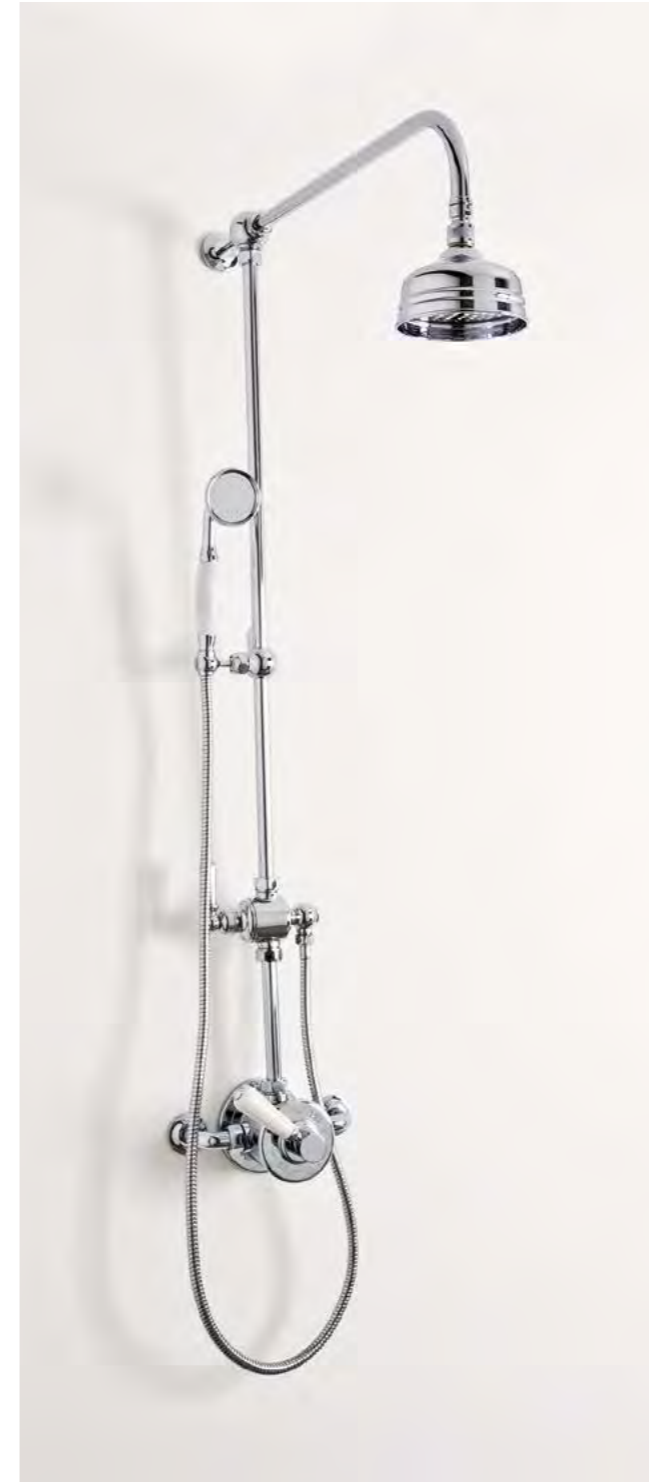

WATERLOO by C.P. HART

Left: Exposed Sequential Thermostatic Mixer With Riser And 5" Shower Rose
Top Right: 5" Shower Rose
Bottom Right: Triple Control Shower Valve

EXCLUSIVE
C.P. HART