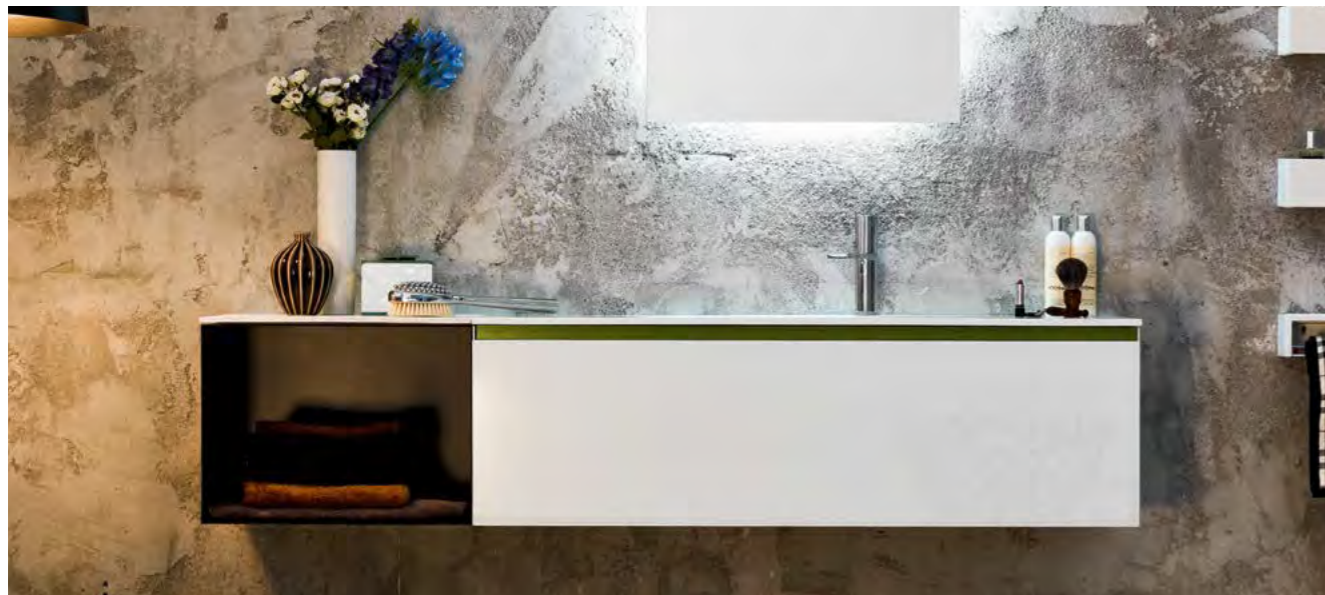

DOMINO 44 by ARTELINEA

Wall-Mounted Vanity Unit With Single Basin Top

EXCLUSIVE
C.P. HART