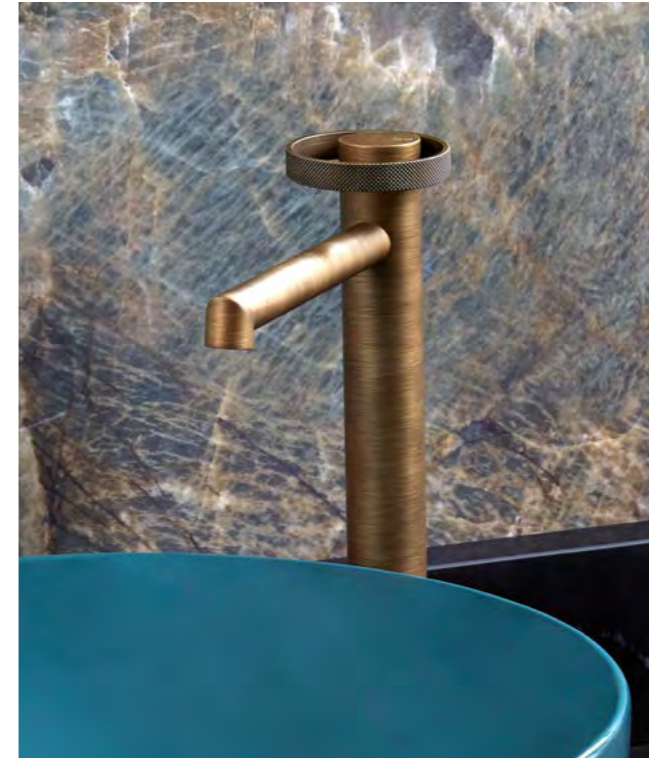

ANELLO by GESSI

Top Left: Tall Single Lever Basin Mixer
Top Right: 2-Piece Basin Mixer
Bottom: Single Lever And Tall Single Lever Basin Mixer