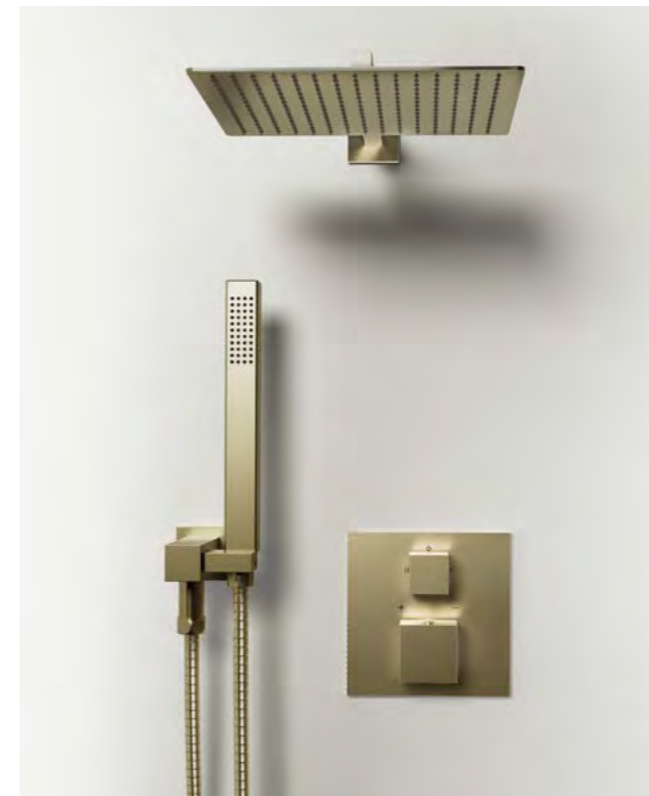

GROOVY by FRANZ VIEGENER

Top: Deck-Mounted 3-Piece Basin Mixer
Bottom: Shower Head, Hand Shower And Concealed Thermostatic Valve

EXCLUSIVE
C.P. HART